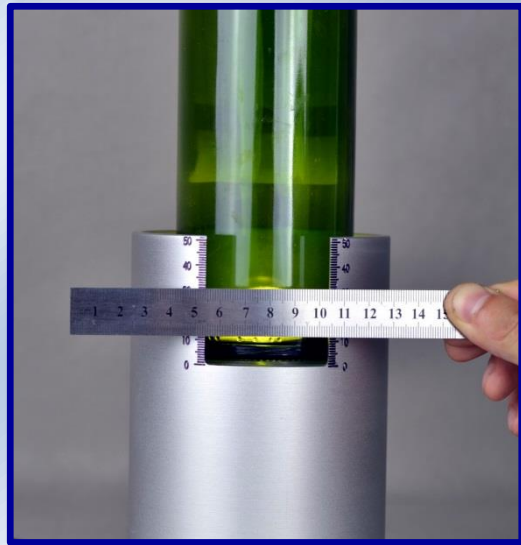

# LS-1 Dome Height Lightning System For Glass Bottle

- A convenient device for quick check of dome height of a glass bottle

## Features:

- Aluminium and water-proof design
- LED light equipped
- Graduation equipped
- Button on/off

## Technical specifications:

- Power source 230V/50 HZ or other on request
- Sample capacity:  $\varnothing 89$  mm
- Overall size:  $\varnothing 110 \times 175$  mm