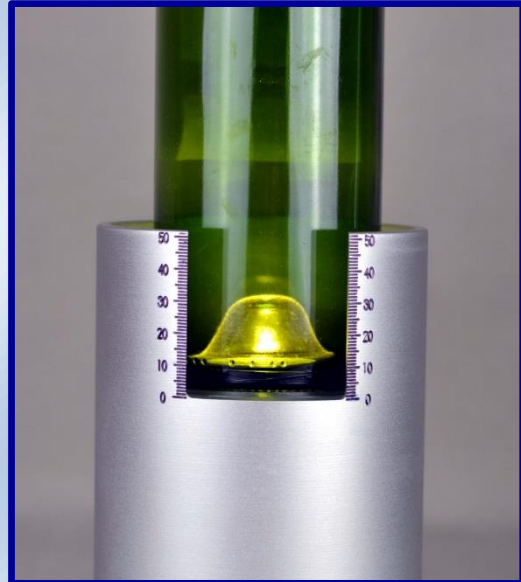

# LS-1 Dome Height Lightning System For Glass Bottle

- A convenient device for quick check of dome height of a glass bottle

## Features:

- Aluminium and water-proof design
- LED light equipped
- Graduation equipped
- Button on/off

## Technical specifications:

- Power source 230V/50 HZ or other on request
- Sample capacity:  $\varnothing 89$  mm
- Overall size:  $\varnothing 110 \times 175$  mm